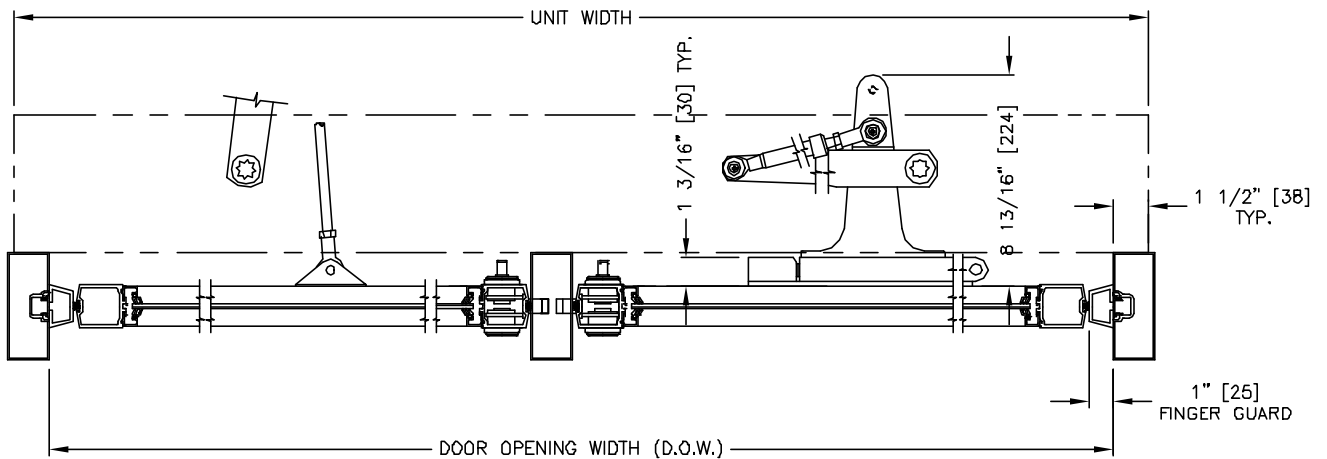

ELEVATION VIEW

SCALE: 1/4" = 1'0"

INTERIOR

PLAN VIEW

SCALE: 1/4" = 1'0"

SECTION: 2

SCALE: 1/4 SIZE

SECTION: 1

SCALE: 1/8 SIZE

MEASUREMENTS GIVEN IN INCHES [MILLIMETERS].