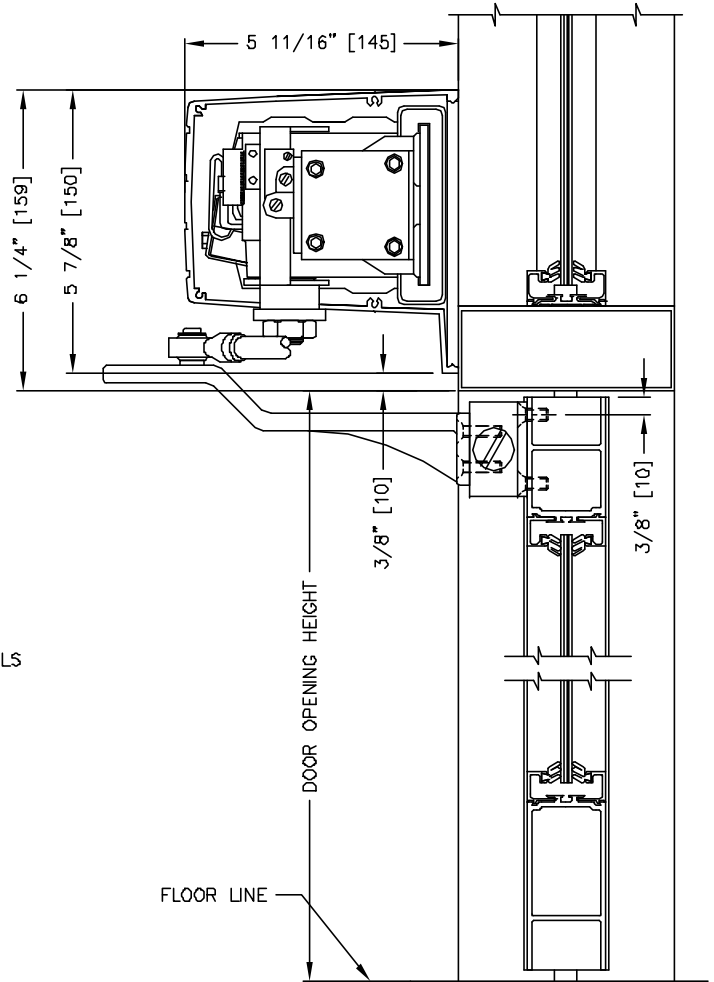

ELEVATION VIEW

SCALE: 1/4" = 1'0"

INTERIOR

PLAN VIEW

SCALE: 1/4" = 1'0"

SECTION: 2

SCALE: 1/4 SIZE

SECTION: 1

SCALE: 1/8 SIZE

MEASUREMENTS GIVEN IN INCHES [MILLIMETERS].